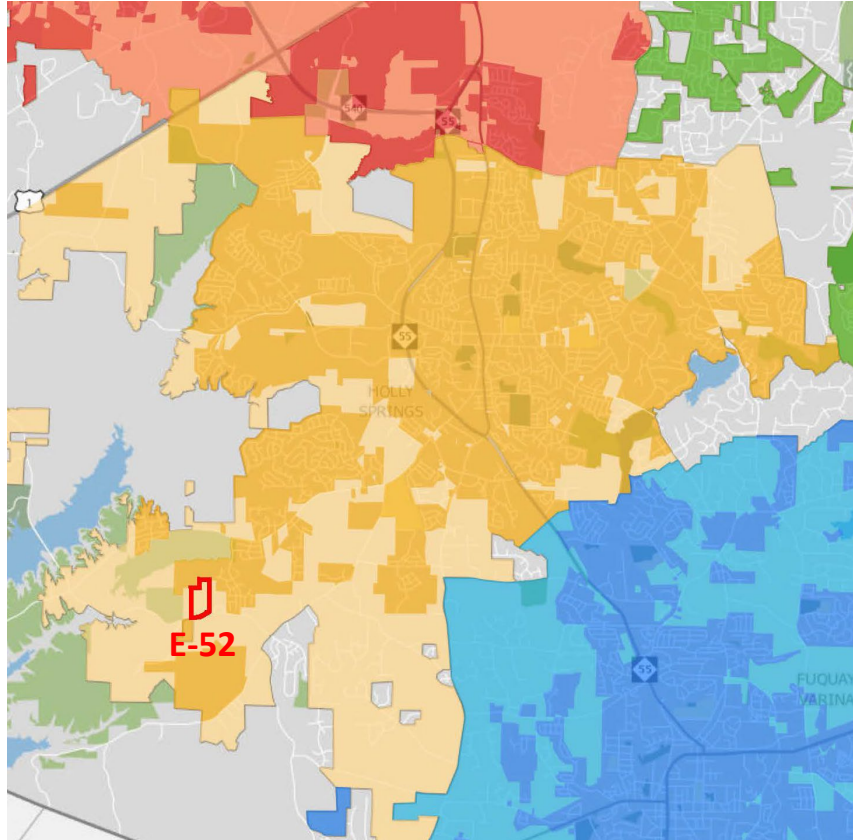

Exhibit: Name for New Elementary School (E-52)

Site Location Within Town of Holly Springs Jurisdiction

Site Location Proximity to Carey's Creek

# Site Location Proximity to Rex Road Area