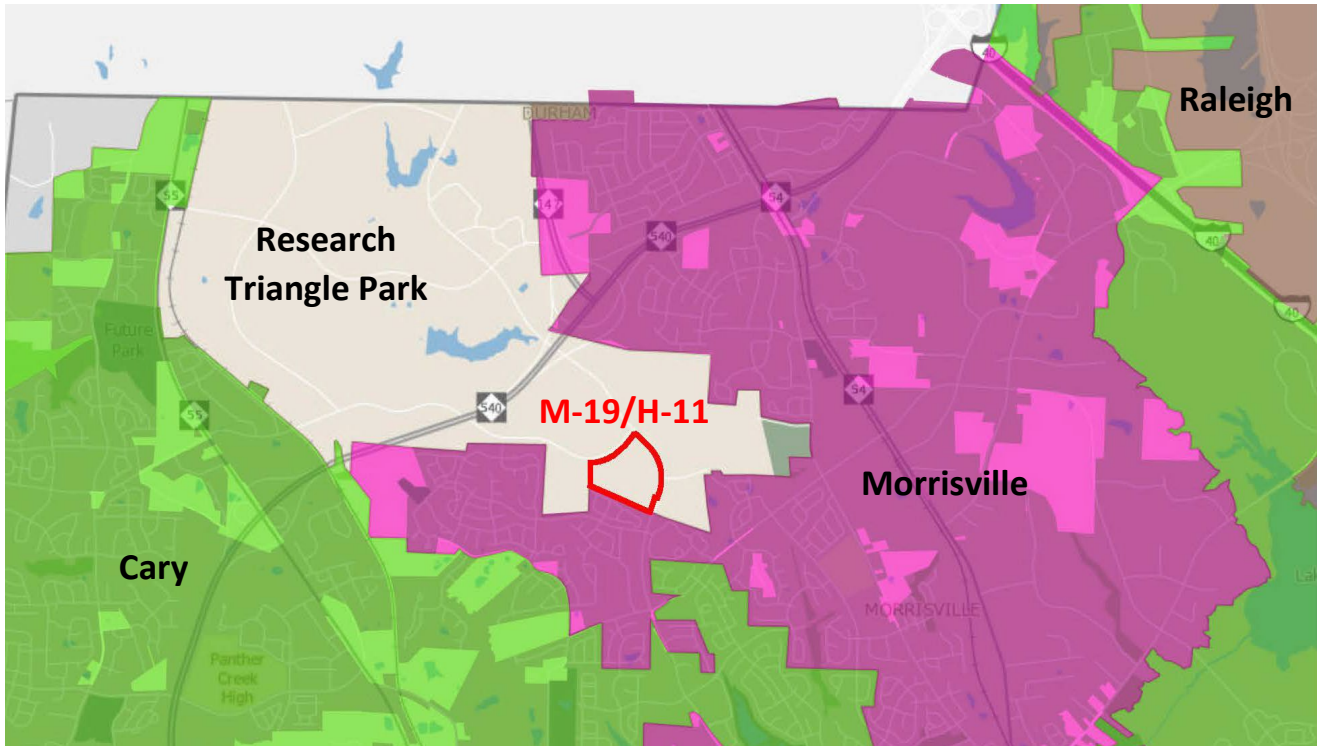

Exhibit: Name for New Middle School (M-19)

Site Location Within Research Triangle Park Jurisdiction

Site Location Proximity to Parkside ES and Little Drive