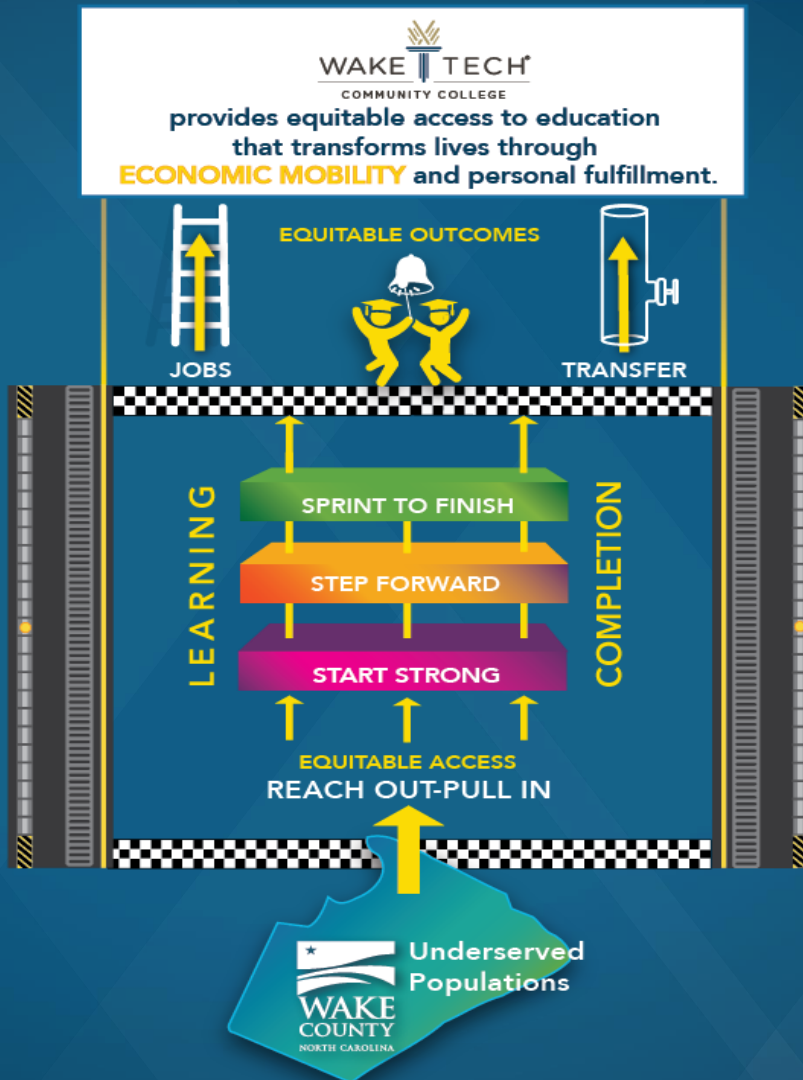

*Reach'n
Rally!*

Wake Technical Community College
provides **EQUITABLE ACCESS**
to education that transforms lives
through **ECONOMIC MOBILITY**
and personal fulfillment.

“Take people where they are and
carry them as far as they can go”

– Dr. Dallas Herring

June 7, 1964
Raleigh, NC

We will **REACH** students in every part
of Wake County and **RALLY** around
them to go as far as their dreams, talents
and resilience take them.

Roadmap

Strategies with WCPSS