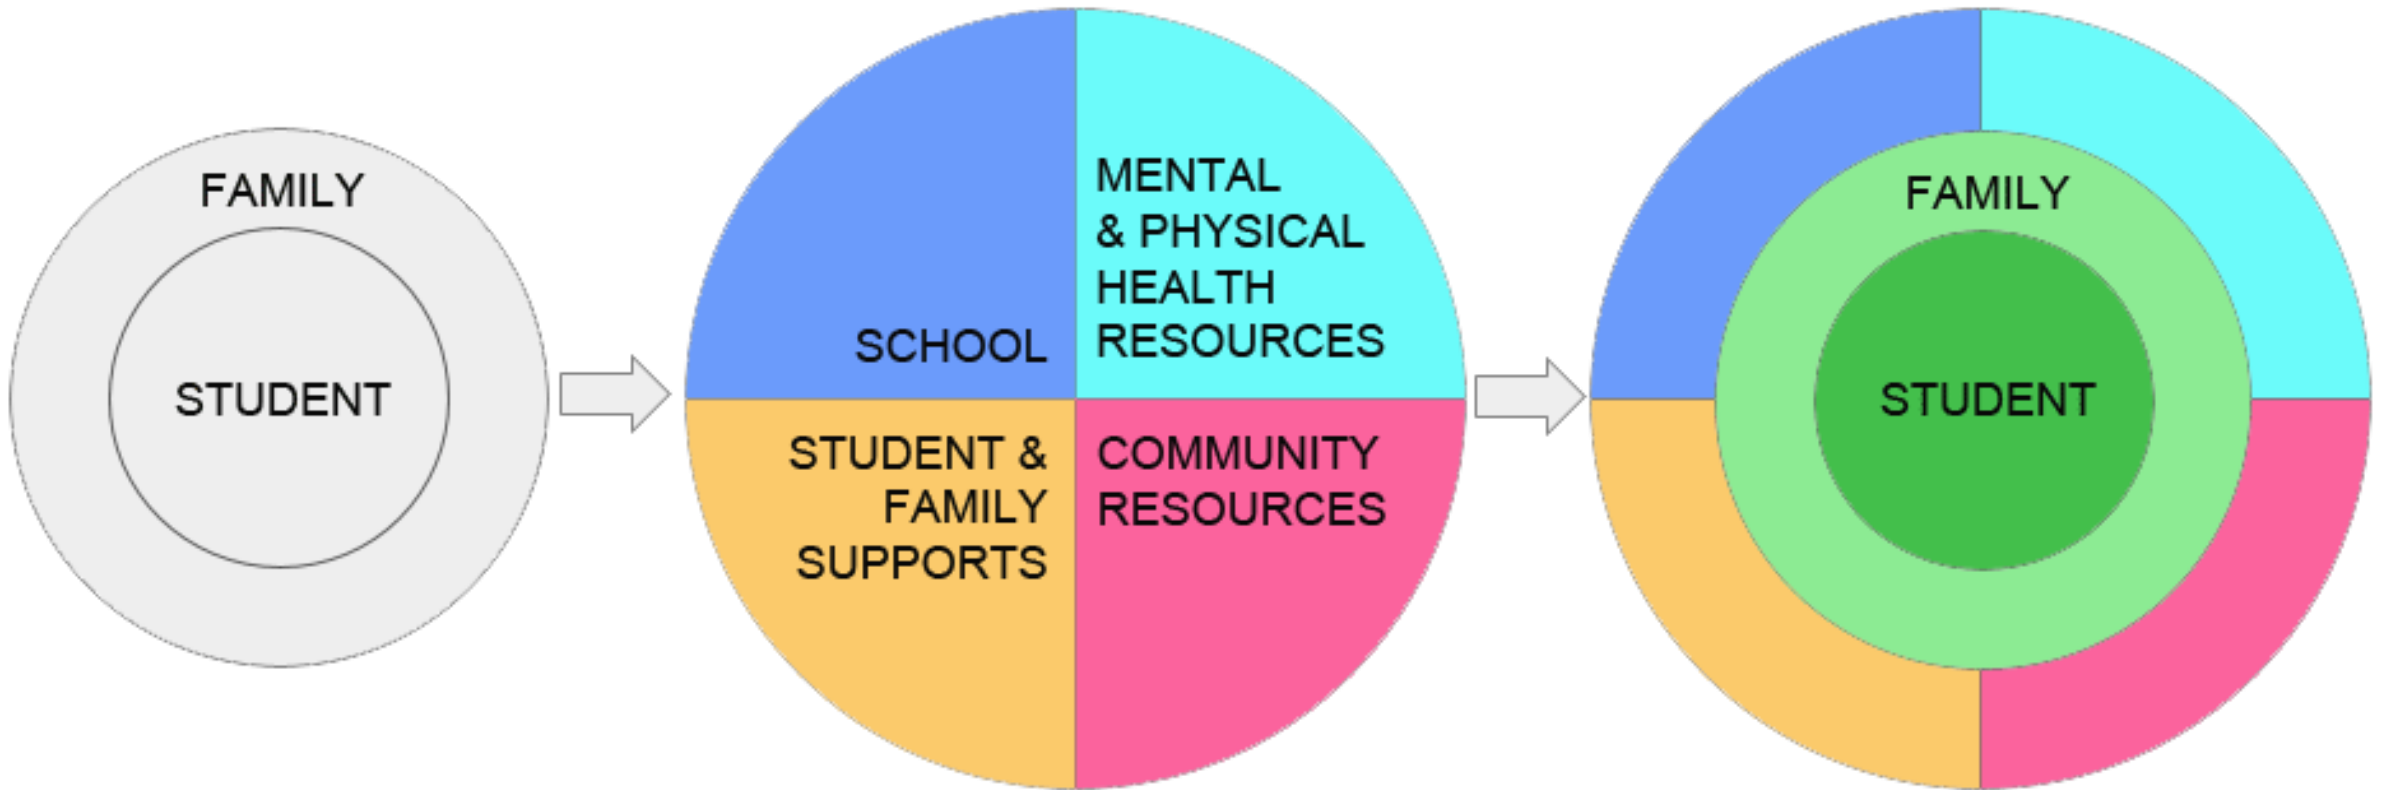

Student Engagement Team Pilot

March 22, 2022

Katherine Williams, County Extension Director

@wakegov    

wakegov.com

Lifting The Load Together

Partners

- Wake County Public School System
- Alliance Health
- Wake County Cooperative Extension

Components: Pilot @ 4 Schools

- Youth and Family Engagement Coaching and Outreach
- Positive Youth Development and School Involvement
- Family-Centered System of Care Support Structure

Focused Resources to Engage

Moving Forward to Thrive

Tracking Key Indicators

- Student Educational Success
- Family Economic Success
- Emotional Well-being & Positive Youth Development

Timeline

- Completing Memorandum of Agreements, Staff Recruitment & Onboarding
- School-based Launch – Fall 2022
- Pilot is funded through May 2025

Section Title

Section Sub-Title